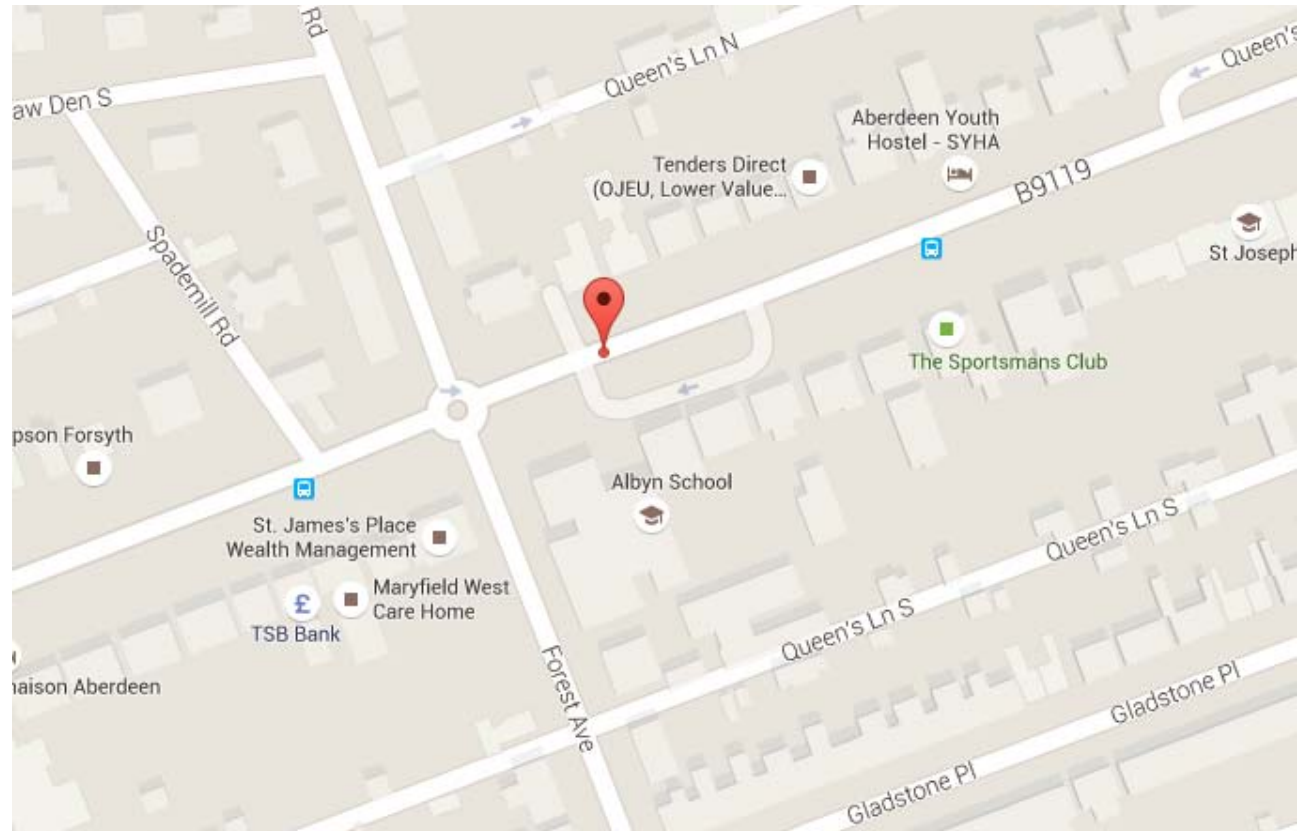

Address & Map

Aberdeen, United Kingdom

Our Address

CMS Cameron McKenna Nabarro Olswang LLP
6 Queens Road
Aberdeen
AB15 4ZT

T +44 1224 62 20 02

F +44 1224 62 20 66

Directions

Aberdeen office

From the Airport

Aberdeen Airport, Dyce

The airport is located 7 miles from the office.

- Bus – buses depart from outside the terminal building taking you to directly into the city centre. The journey takes approx. 30 minutes.
- Taxi – the journey takes approx. 20 minutes and costs approx £20.

By car

If you are travelling by car, please enter post code AB15 4ZT into your satnav for directions to the office.

There is limited parking available on site.

By train

The train station is located 2 miles from the office.