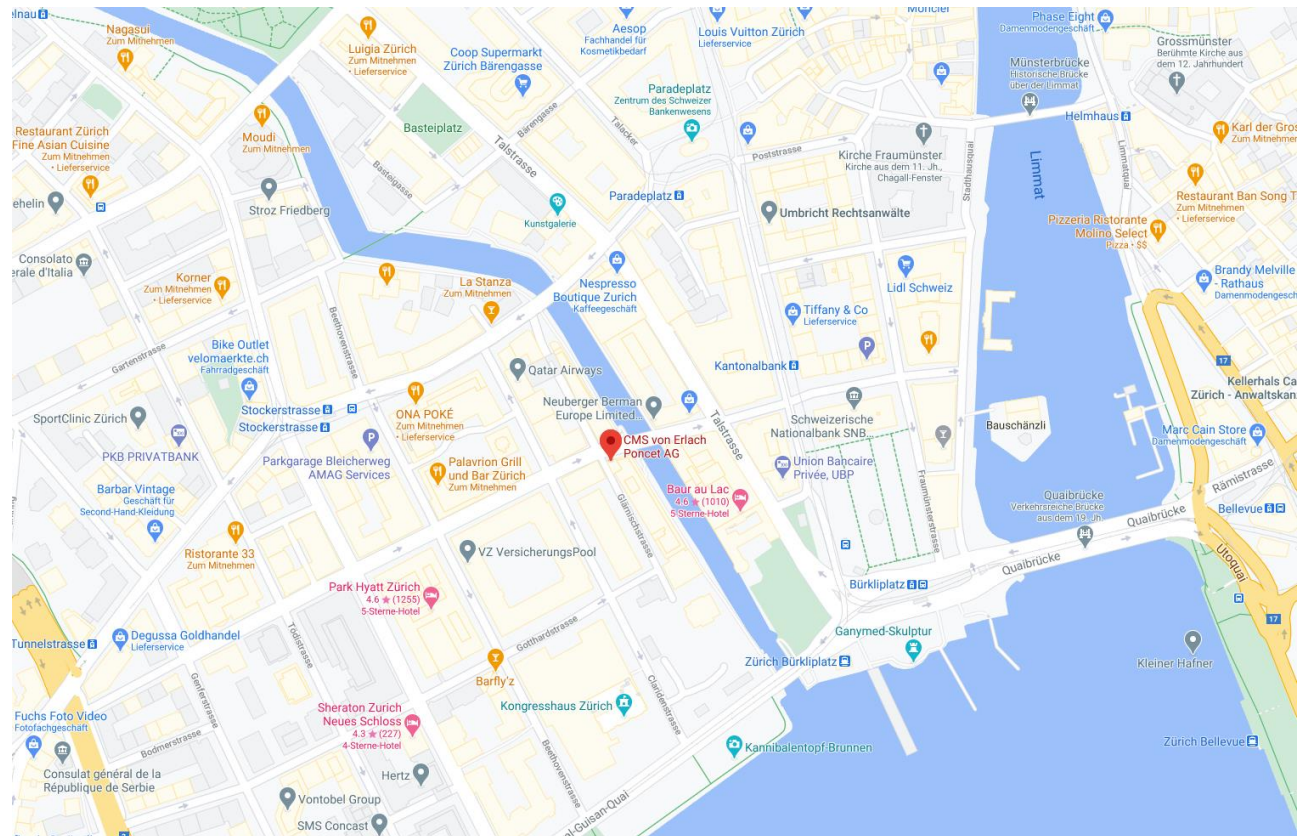

Address & Map

Switzerland, Zurich

Our Address

CMS von Erlach Partners Ltd
Dreikönigstrasse 7
8002 Zurich, Switzerland

T +41 44 285 11 11
F +41 44 285 11 22