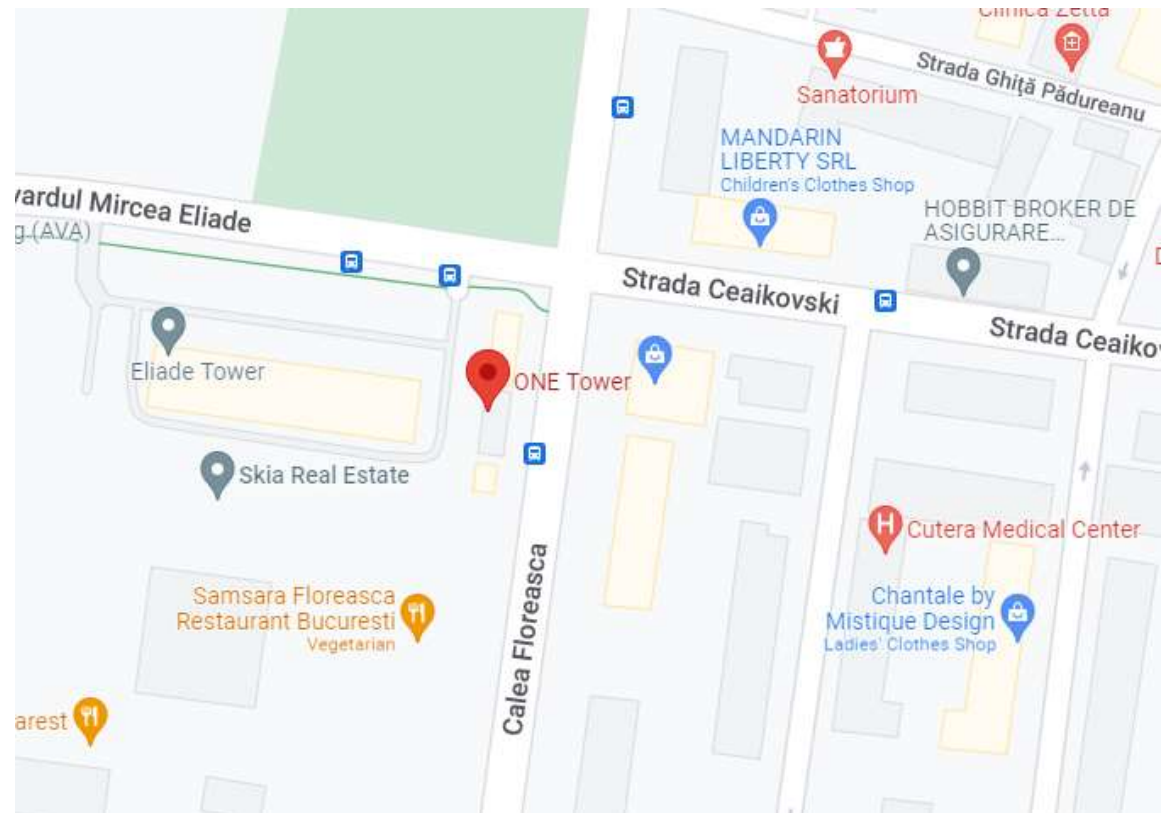

## Address & Map

Bucharest, Romania

---

### Our Address

One Tower  
165 Calea Floreasca  
12th-14th floors  
District 1  
014459 Bucharest  
Romania

T +40 21 40 73 800

F +40 21 40 73 900

## Directions

#### By car

We are located a few minutes' drive from Victoriei Square. Underground parking is available, please contact the reception on +40 21 407 3800 to arrange.