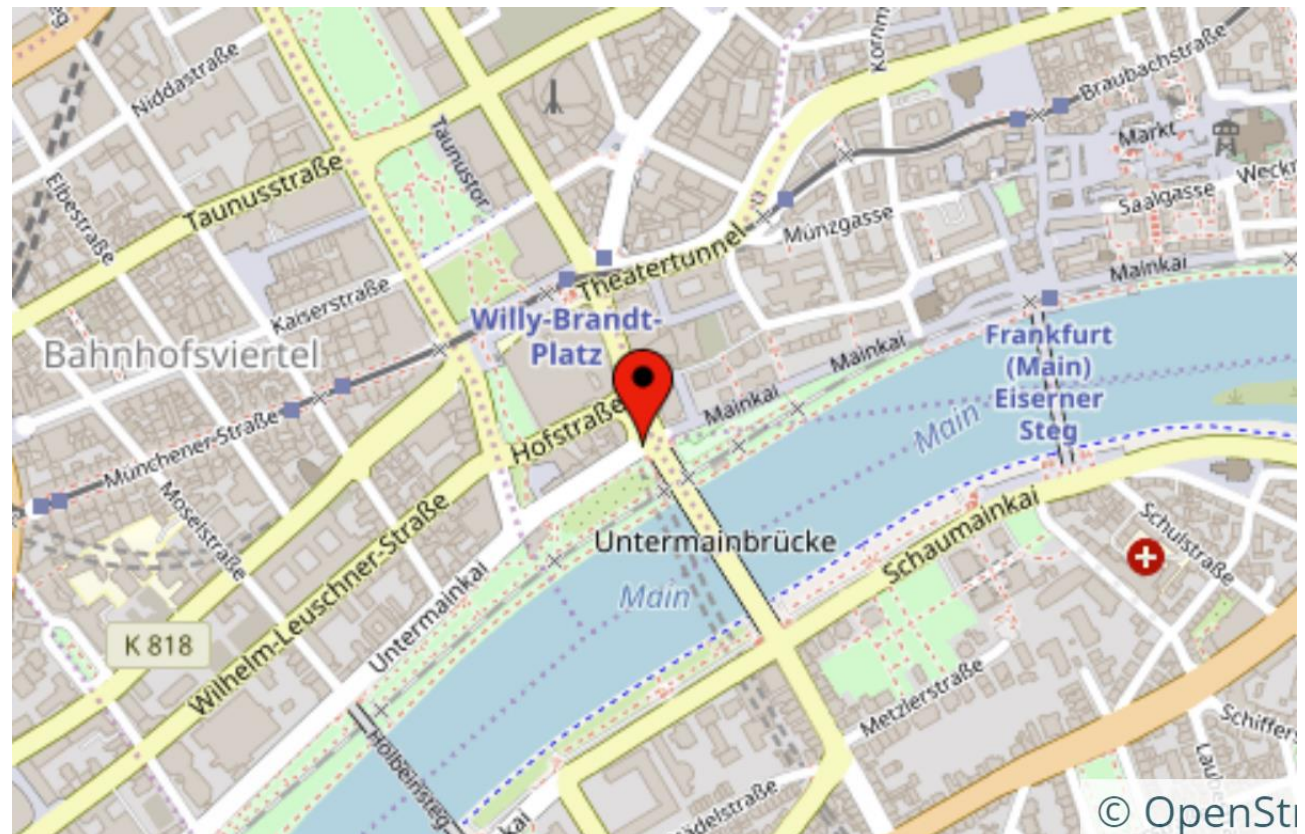

Address & Map

Frankfurt, Germany

Our Address

CMS Legal Services EEIG
Neue Mainzer Straße 2–4
60311 Frankfurt, Germany
frankfurt@cms-hs.com

T +49 69 7 17 01 0
F +49 69 7 17 01 40 410