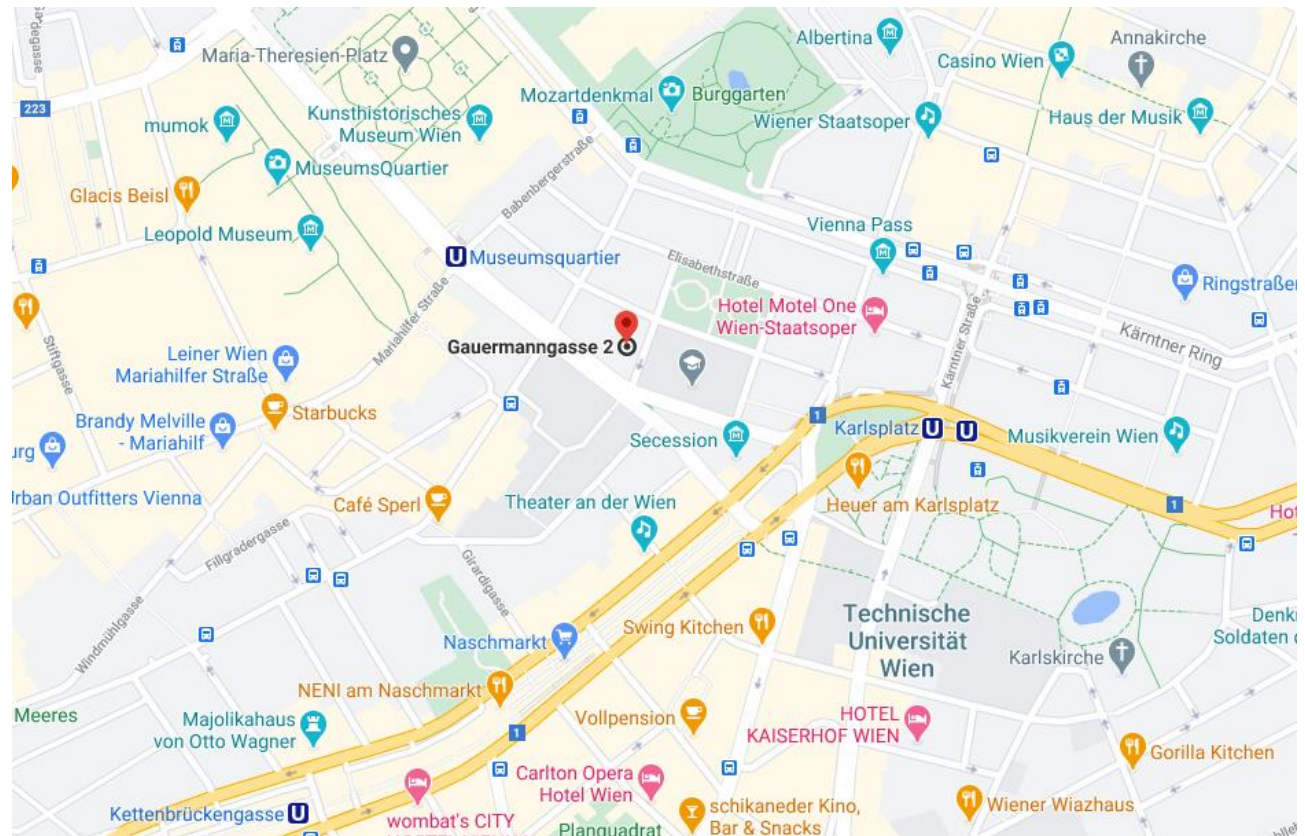

Address & map

Vienna, Austria

Our address

CMS Reich-Rohrwig Hainz
Gauermannngasse 2
1010 Vienna, Austria

T +43 1 40443 0
F +43 1 40443 90000

Directions

CMS Vienna

From the airport

Vienna International Airport

The airport is located about 20 km from the city.

- Taxi – the journey is approx. 30 minutes, price: between 30 and 40 €
- Train – trains to the station Wien Mitte will bring you very close to the office; the trip is approx. 20 minutes; trains depart every 20 to 30 minutes
- Bus – less convenient and slower than the options listed above

By car

Ringstraße

Make your way to the Ringstraße.

- Continue to the section called “Opernring”. Turn left onto “Operngasse” and after 92 metres turn right onto Elisabethstraße.
- Continue straight ahead and turn left onto Schillerpark.
- Follow the road around Schillerplatz (you have to turn right once).
- At the end of Schillerplatz (with the Academy of Fine Arts Vienna at your left) you have to turn left onto Gauermannngasse in order to reach your destination.

By train

Wien Hauptbahnhof (Vienna Main Station)

Most trains' final stop is Wien Hauptbahnhof.

- The Viennese subway line (U-Bahn) U1 will take you to Karlsplatz.
- The office can then be reached on foot in about five minutes.