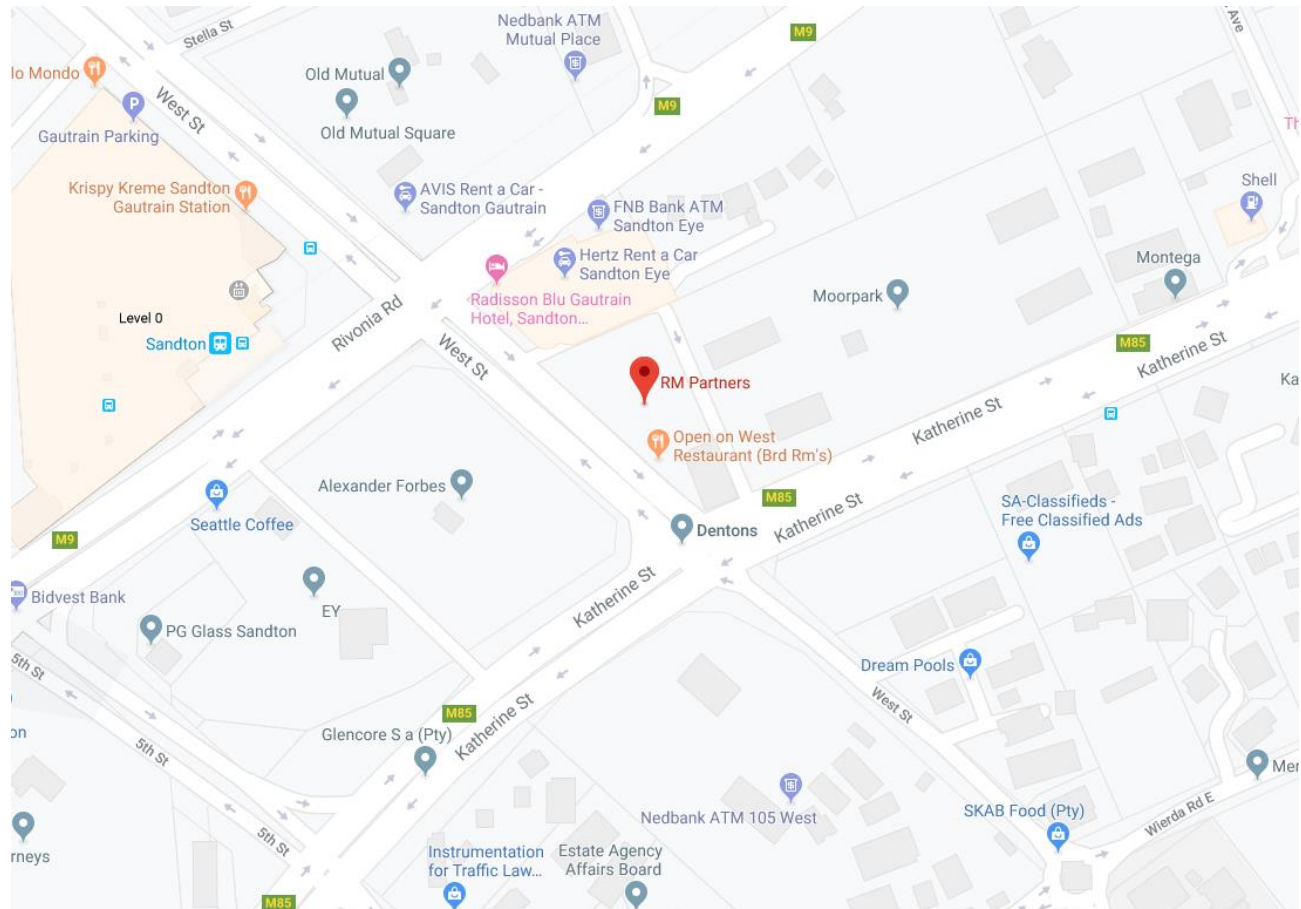

## Address & Map

Johannesburg, South Africa

## Directions

##### OR Tambo Airport

The airport is located approx. 30 km from the Sandton central business district.

- Taxi – the journey is approx. 45 minutes.
- Train – the Gautrain departs every 15 minutes from the Airport terminal to the Sandton terminal, the journey is approx. 20 minutes.
- UBER is available with the collection point outside of the domestic and international departures terminals. The journey is approx. 45 minutes.
- Taxis and UBER are available at the exit of the Gautrain Sandton Station. The journey to the office is approx. 10 minutes.

##### Lanseria Airport

The airport is located approx. 30 km from the Sandton central business district

- Taxi – the journey takes approx. 45 minutes.
- UBER is available with the collection point outside of the domestic departures' terminal. The journey is approx. 45 minutes.