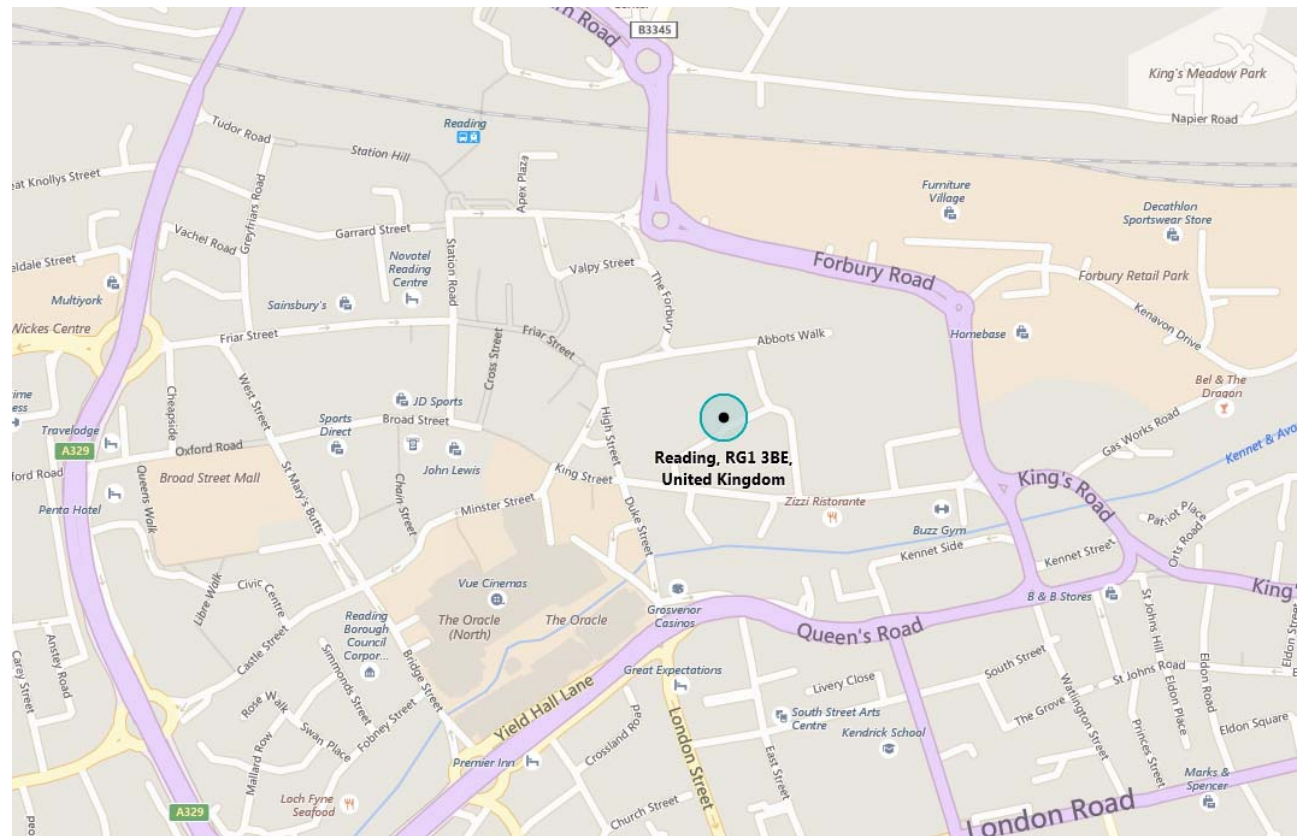

Address & Map

Reading, United Kingdom

Our Address

CMS Cameron McKenna Nabarro Olswang LLP
2nd Floor
The Blade
Abbey Square
Reading
RG1 3BE

T +44 20 7071 7300

F +44 20 7071 7499

Directions

Reading office

By car

If you are travelling by car, please enter postcode RG1 3BE into your satnav for directions to the office.

There is a public car park situated on Queens Road which is a short walk from the office.

By train

Reading Station is approximately 0.3 miles from the office.