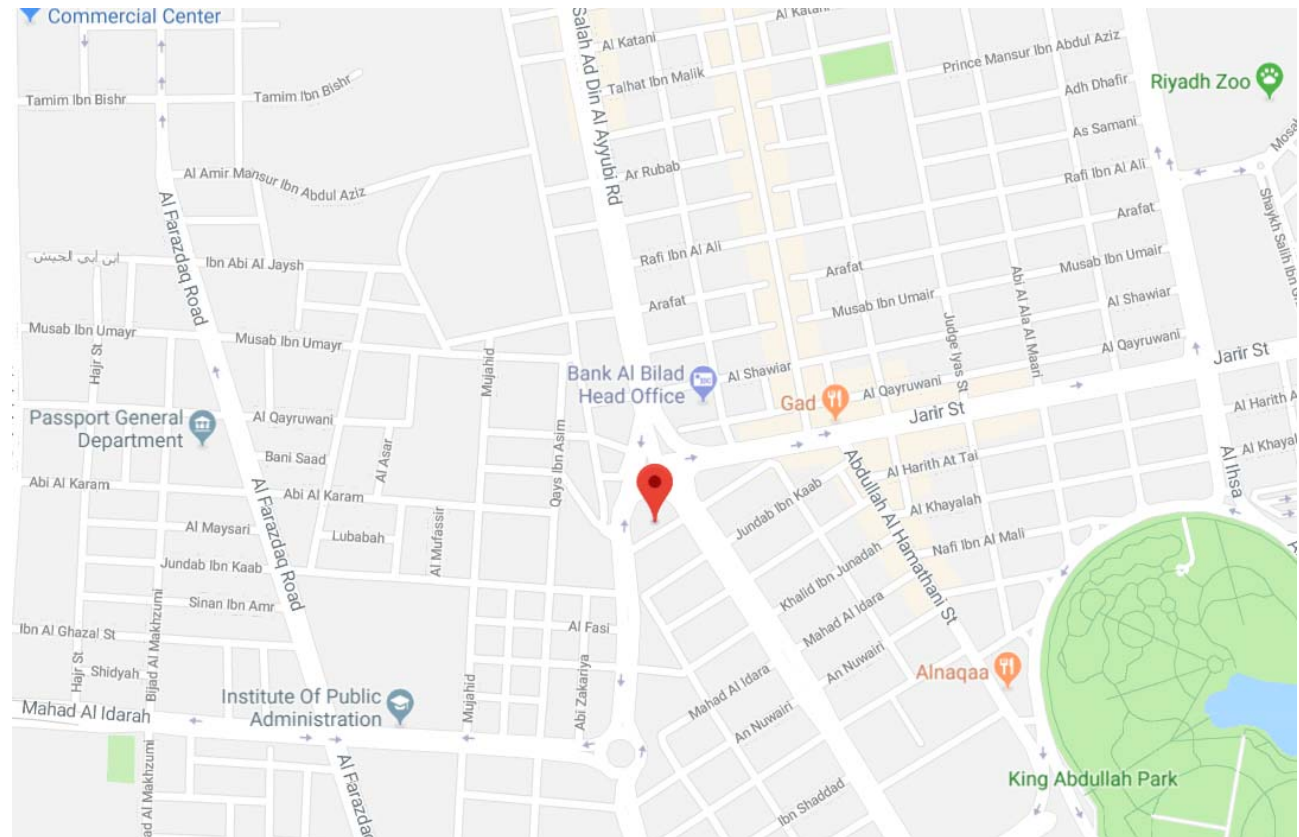

Your World First

CMS

Law . Tax

Address & Map

Riyadh, United Arab Emirates

Our Address

Feras Al Shawaf in Association with CMS
1st Floor, Al Bawani Building,
Salah Al Din Al Ayyubi Road,
Malaz, Riyadh

T +966 11 472 9999

Your World First

Directions

Riyadh office

From the Airport

King Khaled International Airport

The airport is located 40km away from the office. The journey time from is approximately 45 minutes and costs around SAR 90.