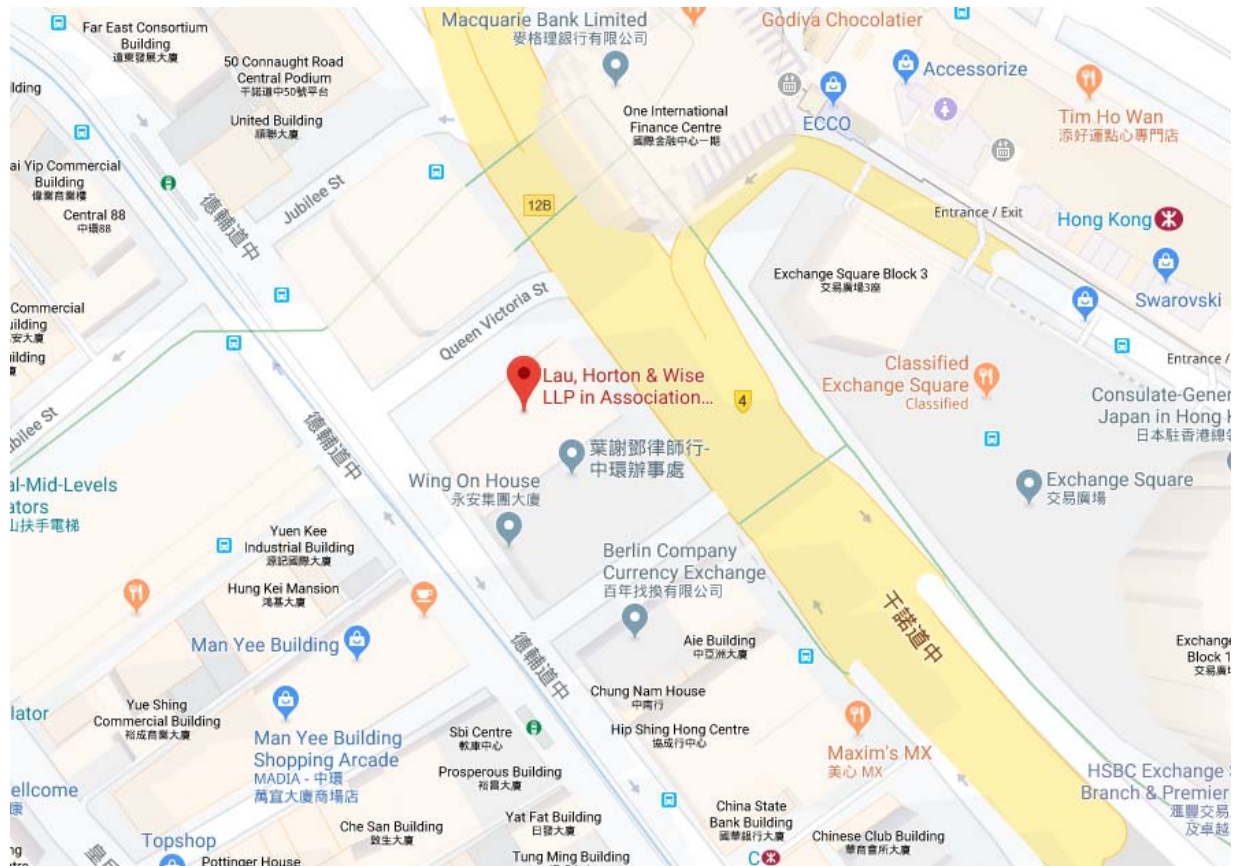

Lau, Horton & Wise LLP

in association with CMS Hasche Sigle, Hong Kong LLP
劉賀韋律師事務所有限法律責任合夥
與 CMS 德和信律師事務所聯盟

Address & Map Hong Kong

Our Address

Lau, Horton & Wise LLP, in Association with
CMS Hasche Sigle, Hong Kong LLP
8th Floor, Nexus Building
41 Connaught Road Central,
Hong Kong

T +852 2533 7878

Directions

Hong Kong office

From the Airport

Distance from the airport is approx 35.7KM. A taxi or the Airport Express is the most efficient way of reaching the office. When taking the Airport Express you will arrive at Hong Kong Station. From here it is a 5-minute walk to the Nexus Building, 41 Connaught Road Central, Hong Kong.

By Taxi

If arriving by taxi provide the driver with the following address: Nexus Building, 41 Connaught Road Central, Hong Kong 中環干諾道中41號盈置大廈.

By MTR

The Nexus Building is a 5 minute walk from Central MTR station Exit A or B.