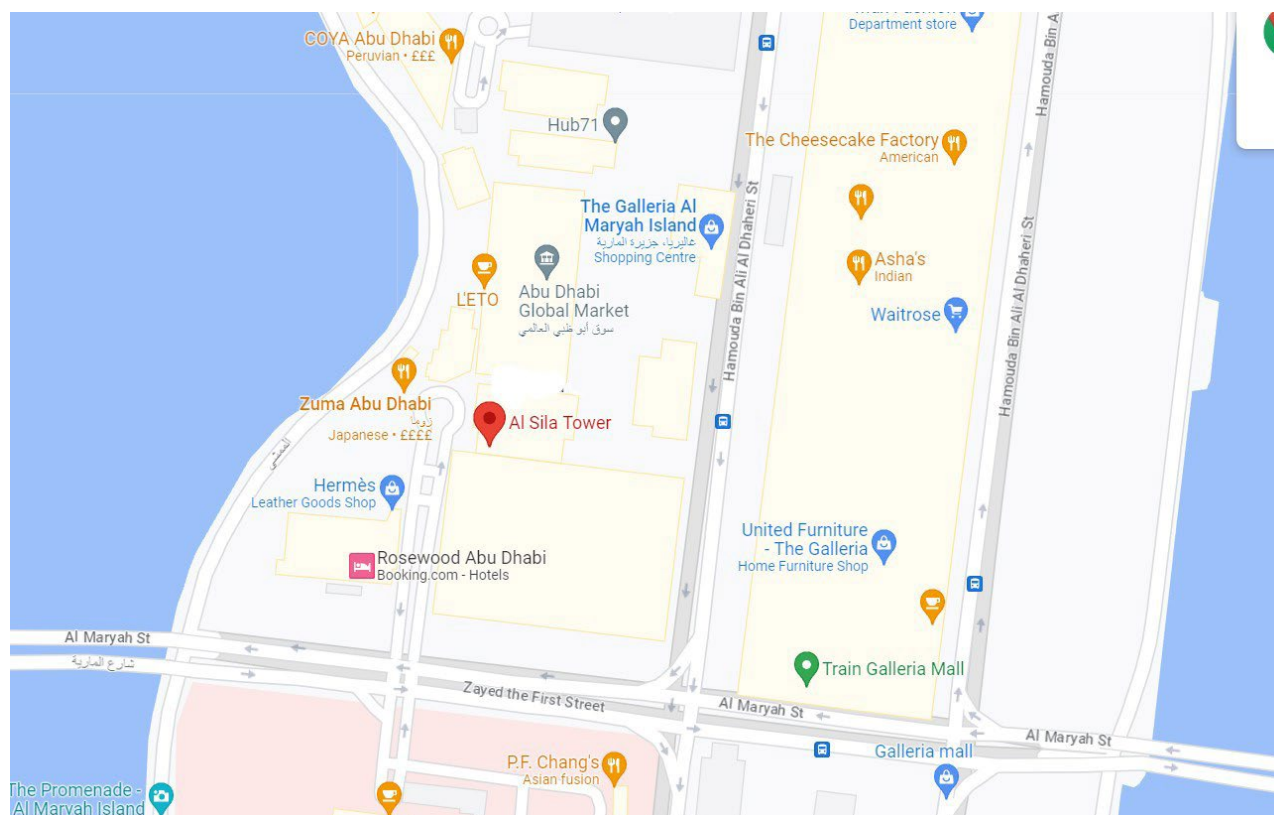

Address & Map

Abu Dhabi, United Arab Emirates

Our Address

CMS (UAE) LLP
Unit No. 20
Floor 12
Al Sila Tower
ADGM Square
Al Maryah Island
Abu Dhabi
United Arab Emirates

T +971 4 374 2800

Directions

Abu Dhabi office

From the Airport

The office is located 34km away from Abu Dhabi International Airport. The journey time from Abu Dhabi International Airport is approximately 30 minutes and costs around AED 120.

Taxis are metered and usually accept both cash and credit card.